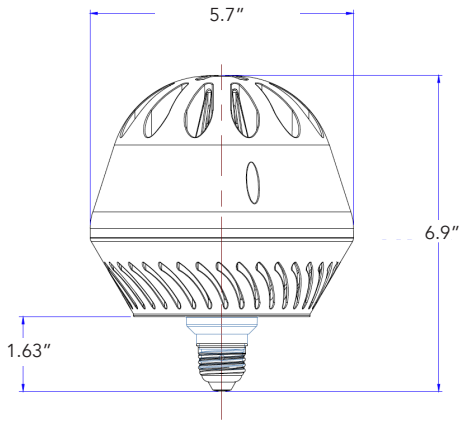

LOW BAY RETROFITS

pinpoint light distribution

- 45W and 75W models replacing up to 250W HID
- 120° light distribution with angled LED panels deliver light where it is needed most
- Includes a fan and thermal sensor to run cool and ensure a long and bright life
- Rated for enclosed fixtures and damp locations with an insect and dust resistant housing
- USA designed and specified driver
- Available in 3000, 4000 and 5000K*

designed from the base up with DLC qualifications in mind

PART #	UPC	REPLACES	WATTAGE	LUMENS	CCT (K)*	BASE
LED-8056E50-A	844006047177	175W	45W	6525	5000K	E26
LED-8056M50-A	844006082888	175W	45W	6525	5000K	EX39
LED-8056M50-A	844006082901	250W	75W	9236	5000K	EX39

*See page 2 for additional color temperatures.

**See page 2 for 347V models.

LOW BAY RETROFITS

LED-8056M50-A

LED-8057M50-A

ORDERING GUIDE

PART #	UPC	REPLACES	WATTAGE	LUMENS	CCT (K)	BASE	DLC CODE
LED-8056E30-A	844006047139	175W HID	45W	5525	3000K	E26	N/A
LED-8056E40-A	844006047153	175W HID	45W	5334	4000K	E26	N/A
LED-8056E50-A	844006047177	175W HID	45W	5560	5000K	E26	N/A
LED-8056M30-A	844006083144	175W HID	45W	5525	3000K	EX39	PL4Y650Q
LED-8056M40-A	844006082871	175W HID	45W	5334	4000K	EX39	P785KZYS
LED-8056M50-A	844006082888	175W HID	45W	5560	5000K	EX39	PY2VZEB6
LED-8057M30-A	844006083168	250W HID	75W	9750	3000K	EX39	PVGFSPPVG
LED-8057M40-A	844006082895	250W HID	75W	10500	4000K	EX39	P41LABR0
LED-8057M50-A	844006082901	250W HID	75W	10875	5000K	EX39	PPQY9L0Q